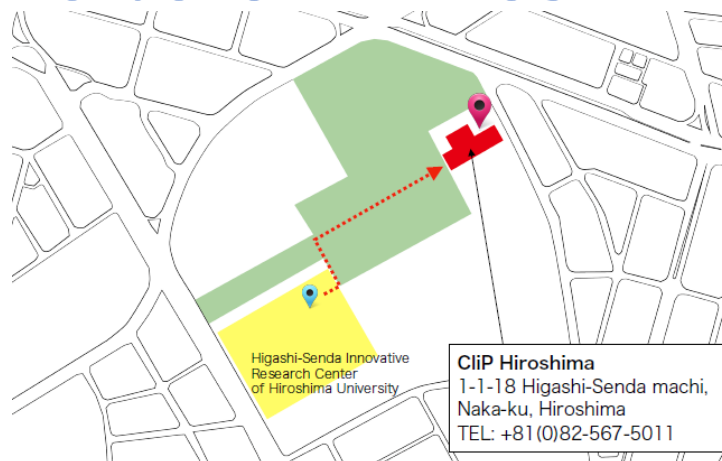

# SICE WEEK 2019

09.10 Tue 11 Wed 12 Thu

**SICE WEEK 2019** is an open event to introduce SICE for the general public. This is a parallel event of SICE annual conference 2019 in Hiroshima. In SICE WEEK 2019, technologies constructing Society 5.0 (Super-smart society) will be exhibited.

## ■ Venue: CLiP HIROSHIMA

Higashi-Senda Innovative  
Research Center  
of Hiroshima University

**CLiP Hiroshima**  
1-1-18 Higashi-Senda machi,  
Naka-ku, Hiroshima  
TEL: +81(0)82-567-5011